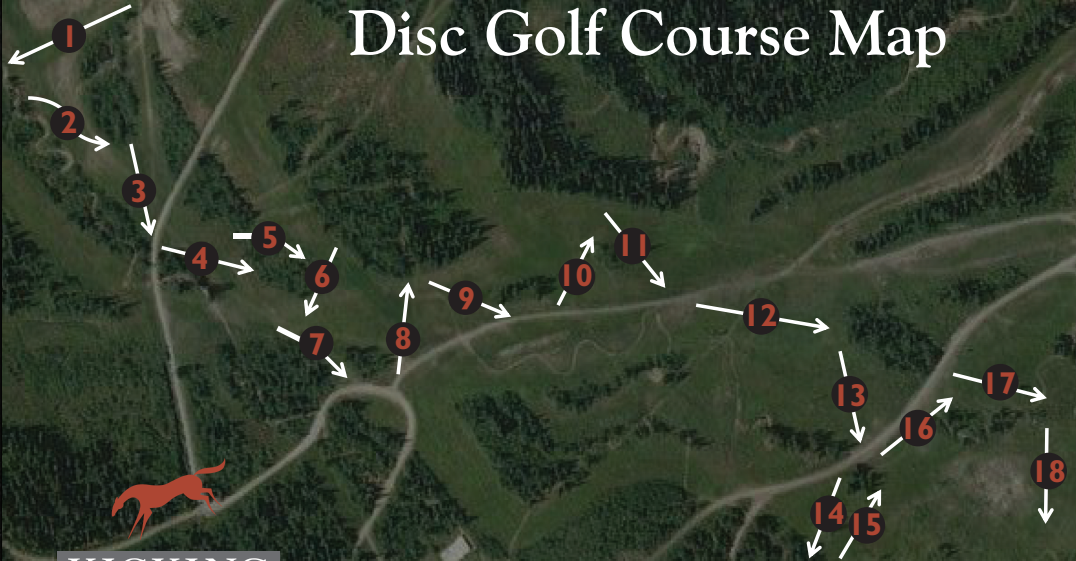

Disc Golf Course Map

KICKING
HORSE
MOUNTAIN RESORT