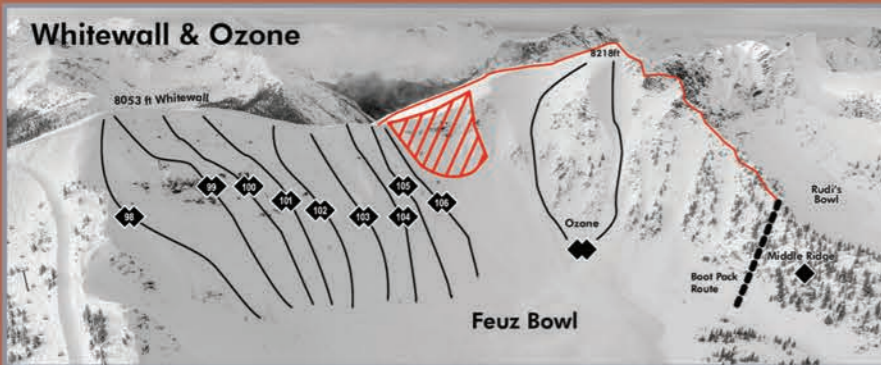

1 Grouse	27 Liberty	44 Golden Spike
2 Jelly Bean	28 Blow Down	45 Wild Horse
3 Gentle Ben	29 Bubbly	46 Side Saddle
4 Crow Foot	30 Euphoria	47 Branded
5 Beaver Tail	31 Sluiceway	48 Cattle Prod
6 Snow Goose	32 Flying Dutchman	49 Horse Fly
7 Mummy	33 Think Twice	50 Horse Play
8 White Tail	34 My Blue Heaven	51 Prairie Oyster
9 It's A Ten	35 Silver Lining	52 Mustang Sally
10 Big Ben	36 Milly Goat Traverse	53 Wildfire
11 Wolverine	37 Briggs Brag	54 Stampede
12 Buffalo Jump	38 Epiphany	55 One Trick Pony
13 Bail Out	39 Xanadu	56 Trigger
14 Kickback	40 Valhalla	57 Saddle Sore
15 Downshift	41 Amen	58 Bareback
16 Blaster	42 Nirvana	59 Glory
17 Huckleberry	43 Pearly Gates	60 Truth
18 Goldrush	44 Hallelujah	61 Dare
19 Little Ben	45 Redemption	62 Consequence
20 Home Run	46 Shangri-La	63 Prosperity
21 West Side	47 Eden	64 Certainty
22 Got Your Goat	48 High Horse	65 Bear Chute
23 Wapiti	49 Outlaw	66 Last Chance
24 Buffalo Jump	50 Horse's Mouth	67 Two Trick Pony
25 Stellar Jay	51 Feuz Ski-Out	68 Horseshoe
26 Wiley Coyote	52 Golden Delicious	69 Gallop
27 Grizzly Paw	53 Double Digits	70 Horse Chute
28 Kicking Horse	54 Crazy Legs	71 Gift Horse
29 Knee Deep	55 Redemption Ridge Traverse	72 Lessor's Leap
30 Show Off	56 McFadden's Way	73 Punter
31 Sluiceway	57 Local Motion	74 Rip The World
32 Northern Lights	58 Jubilee	75 'Stache
33 Cloud Nine	59 Tie One On	76 Winterland
34 Big Ol' Bear	60 Boxcar	77 Showcase
35 Tail Spin	61 Whistle Blower	78 Showdown
36 Lone Ranger	62 Derail	79 Interception
37 Wapiti	63 Highball	80 7:1
38 Nose Dive	64 Dorchester	81 Double Dutch
39 Wolverine	65 Spurline	82 Carpe Diem
40 Lynx	66 Main Line	83 End Zone
41 Porcupine	67 All Aboard	84 Crazy Legs
42 Pioneer	68 Iron Horse	85 Wild Card
43 Kicking Horse	69 Kettle Creek	86 Evil Empire
44 Race Place	70 Craigellachie	87 3rd Down
45 Terminator	71 Tunnel Vision	88 Unnecessary Roughness
46 Double Header		

KNOW & RESPECT THESE SIGNS. FAILURE TO OBEY CLOSURES WILL RESULT IN YOUR SKIING/RIDING PRIVILEGES BEING REVOKED.

AVAILANCHE CLOSURE SIGNS

CLOSED
Do Not Proceed Beyond This Point

OPEN
Proceed with Caution

Please Obey Signs and Comments. BE SAFE.

CLOSED AVAILANCHE DANGER

NO SKI PATROL
NO AVAILANCHE CONTROL
MOUNTAIN RESCUE NOT AVAILABLE

SKI AREA BOUNDARY

NO SKI PATROL
NO AVAILANCHE CONTROL
MOUNTAIN RESCUE NOT AVAILABLE

BACKCOUNTRY ADVISORY

The backcountry outside of Kicking Horse Mountain Resort's operational boundary and controlled recreation area can at times prove to be extremely dangerous and life threatening. Every year multiple involvements with avalanches occur in this area, some resulting in loss of life.

The backcountry outside the resort's posted area boundary is uncontrolled, unmarked, and not patrolled, therefore many unseen hazards and dangers may exist.

Those choosing to leave the ski area boundary do so entirely at their own risk. They should be trained and properly equipped for self rescue as mountain rescue is not available.

Please read the Canadian Avalanche Centre Public Avalanche Bulletin prior to making any decisions to leave the area.

Remember catastrophic avalanches may occur at low, moderate, considerable or high danger levels.

TOWN OF GOLDEN 13KM