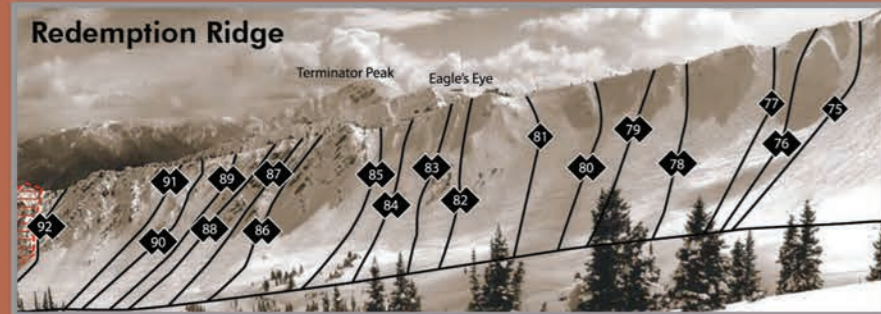

1 Grouse	27 Liberty	44 Golden Spike
2 Jelly Bean	28 Blow Down	45 Wild Horse
3 Gentle Ben	29 Bubbly	46 Side Saddle
4 Crow Foot	30 Euphoria	47 Branded
5 Beaver Tail	31 Sluiceway	48 Cattle Prod
6 Snow Goose	32 Flying Dutchman	49 Horse Fly
7 Mummy	33 Think Twice	50 Horse Play
8 White Tail	34 My Blue Heaven	51 Prairie Oyster
9 It's A Ten	35 Silver Lining	52 Mustang Sally
10 Big Ben	36 Milly Goat Traverse	53 Wildfire
11 Wolverine	37 Briggs Brag	54 Stampede
12 Buffalo Jump	38 Epiphany	55 One Trick Pony
13 Bail Out	39 Xanadu	56 Trigger
14 Kickback	40 Valhalla	57 Saddle Sore
15 Downshift	41 Amen	58 Bareback
16 Blaster	42 Nirvana	59 Glory
17 Huckleberry	43 Pearly Gates	60 Truth
18 Goldrush	44 Hallelujah	61 Dare
19 Little Ben	45 Redemption	62 Consequence
20 Home Run	46 Shangri-La	63 Prosperity
21 West Side	47 Eden	64 Certainty
22 Got Your Goat	48 High Horse	65 Bear Chute
23 Wapiti	49 Outlaw	66 Last Chance
24 Buffalo Jump	50 Horse's Mouth	67 Two Trick Pony
25 Stellar Jay	51 Feuz Ski-Out	68 Horseshoe
26 Wiley Coyote	52 Golden Delicious	69 Gallop
27 Grizzly Paw	53 Double Digits	70 Horse Chute
28 Kicking Horse	54 Crazy Legs	71 Gift Horse
29 Knee Deep	55 Redemption Ridge Traverse	72 Lessor's Leap
30 Show Off	56 McFadden's Way	73 Punter
31 Sluiceway	57 Local Motion	74 Rip The World
32 Northern Lights	58 Jubilee	75 'Stache
33 Cloud Nine	59 Tie One On	76 Winterland
34 Big Ol' Bear	60 Boxcar	77 Showcase
35 Tail Spin	61 Whistle Blower	78 Showdown
36 Lone Ranger	62 Derail	79 Interception
37 Wapiti	63 Highball	80 7:1
38 Nose Dive	64 Dorchester	81 Double Dutch
39 Wolverine	65 Spurline	82 Carpe Diem
40 Lynx	66 Main Line	83 End Zone
41 Porcupine	67 All Aboard	84 Crazy Legs
42 Pioneer	68 Iron Horse	85 Wild Card
43 Kicking Horse	69 Kettle Creek	86 Evil Empire
44 Race Place	70 Craigellachie	87 3rd Down
45 Terminator	71 Tunnel Vision	88 Unnecessary Roughness
46 Double Header		

KNOW & RESPECT THESE SIGNS. FAILURE TO OBEY CLOSURES WILL RESULT IN YOUR SKIING/RIDING PRIVILEGES BEING REVOKED.

AVAILANCHE CLOSURE SIGNS

CLOSED
Do Not Proceed Beyond This Point

OPEN
Proceed with Caution

Please Obey Signs and Comments. BE SAFE.

CLOSED AVAILANCHE DANGER

NO SKI PATROL
NO AVAILANCHE CONTROL
MOUNTAIN RESCUE NOT AVAILABLE

SKI AREA BOUNDARY

NO SKI PATROL
NO AVAILANCHE CONTROL
MOUNTAIN RESCUE NOT AVAILABLE

BACKCOUNTRY ADVISORY

The backcountry outside of Kicking Horse Mountain Resort's operational boundary and controlled recreation area can at times prove to be extremely dangerous and life threatening. Every year multiple involvements with avalanches occur in this area, some resulting in loss of life.

The backcountry outside the resort's posted area boundary is uncontrolled, unmarked, and not patrolled, therefore many unseen hazards and dangers may exist.

Those choosing to leave the ski area boundary do so entirely at their own risk. They should be trained and properly equipped for self rescue as mountain rescue is not available.

Please read the Canadian Avalanche Centre Public Avalanche Bulletin prior to making any decisions to leave the area.

Remember catastrophic avalanches may occur at low, moderate, considerable or high danger levels.

TOWN OF GOLDEN 13KM