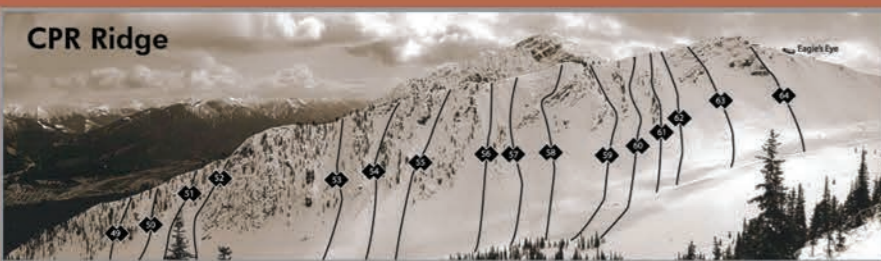

1 Grouse	27 Liberty	44 Golden Spike
2 Jelly Bean	28 Blow Down	45 Wild Horse
3 Gentle Ben	29 Bubbly	46 Side Saddle
4 Crow Foot	30 Euphoria	47 Branded
5 Beaver Tail	31 Sluiceway	48 Cattle Prod
6 Snow Goose	32 Flying Dutchman	49 Horse Fly
7 Mummy	33 Think Twice	50 Horse Play
8 White Tail	34 My Blue Heaven	51 Prairie Oyster
9 It's A Ten	35 Silver Lining	52 Mustang Sally
10 Big Ben	36 Milly Goat Traverse	53 Wildfire
11 Wolverine	37 Briggs Brag	54 Stampede
12 Buffalo Jump	38 Epiphany	55 One Trick Pony
13 Bail Out	39 Xanadu	56 Trigger
14 Kickback	40 Valhalla	57 Saddle Sore
15 Downshift	41 Amen	58 Bareback
16 Blaster	42 Nirvana	59 Glory
17 Huckleberry	43 Pearly Gates	60 Truth
18 Goldrush	44 Hallelujah	61 Dare
19 Little Ben	45 Redemption	62 Consequence
20 Home Run	46 Shangri-La	63 Prosperity
21 West Side	47 Eden	64 Certainty
22 Got Your Goat	48 High Horse	65 Bear Chute
23 Wapiti	49 Outlaw	66 Last Chance
24 Buffalo Jump	50 Horse's Mouth	67 Two Trick Pony
25 Stellar Jay	51 Feuz Ski-Out	68 Horseshoe
26 Wiley Coyote	52 Golden Delicious	69 Gallop
27 Grizzly Paw	53 Double Digits	70 Horse Chute
28 Kicking Horse	54 Crazy Legs	71 Gift Horse
29 Knee Deep	55 Redemption Ridge Traverse	72 Lessor's Leap
30 Show Off	56 McFadden's Way	73 Punter
31 Sluiceway	57 Local Motion	74 Rip The World
32 Northern Lights	58 Jubilee	75 'Stache
33 Cloud Nine	59 Tie One On	76 Winterland
34 Big Ol' Bear	60 Boxcar	77 Showcase
35 Tail Spin	61 Whistle Blower	78 Showdown
36 Lone Ranger	62 Derail	79 Interception
37 Wapiti	63 Highball	80 7:1
38 Nose Dive	64 Dorchester	81 Double Dutch
39 Wolverine	65 Spurline	82 Carpe Diem
40 Lynx	66 Main Line	83 End Zone
41 Porcupine	67 All Aboard	84 Crazy Legs
42 Pioneer	68 Iron Horse	85 Wild Card
43 Kicking Horse	69 Kettle Creek	86 Evil Empire
44 Race Place	70 Craigellachie	87 3rd Down
45 Terminator	71 Tunnel Vision	88 Unnecessary Roughness
46 Double Header		

KNOW & RESPECT THESE SIGNS. FAILURE TO OBEY CLOSURES WILL RESULT IN YOUR SKIING/RIDING PRIVILEGES BEING REVOKED.

AVAILANCHE CLOSURE SIGNS

CLOSED
Do Not Proceed Beyond This Point

OPEN
Proceed with Caution

Please Obey Signs and Comments. BE SAFE.

CLOSED AVAILANCHE DANGER

NO SKI PATROL
NO AVAILANCHE CONTROL
MOUNTAIN RESCUE NOT AVAILABLE

SKI AREA BOUNDARY

NO SKI PATROL
NO AVAILANCHE CONTROL
MOUNTAIN RESCUE NOT AVAILABLE

BACKCOUNTRY ADVISORY

The backcountry outside of Kicking Horse Mountain Resort's operational boundary and controlled recreation area can at times prove to be extremely dangerous and life threatening. Every year multiple involvements with avalanches occur in this area, some resulting in loss of life.

The backcountry outside the resort's posted area boundary is uncontrolled, unmarked, and not patrolled, therefore many unseen hazards and dangers may exist.

Those choosing to leave the ski area boundary do so entirely at their own risk. They should be trained and properly equipped for self rescue as mountain rescue is not available.

Please read the Canadian Avalanche Centre Public Avalanche Bulletin prior to making any decisions to leave the area.

Remember catastrophic avalanches may occur at low, moderate, considerable or high danger levels.

TOWN OF GOLDEN 13KM