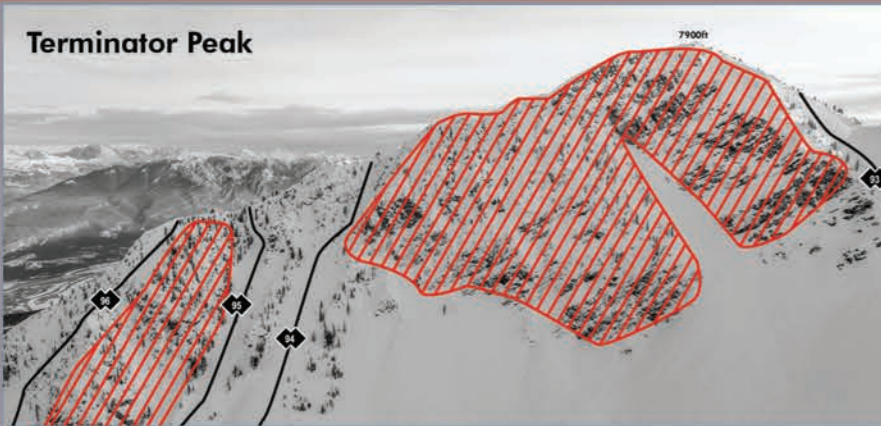

1 Grouse	27 Liberty	44 Golden Spike
2 Jelly Bean	28 Blow Down	45 Wild Horse
3 Gentle Ben	29 Bubbly	46 Side Saddle
4 Crow Foot	30 Euphoria	47 Branded
5 Beaver Tail	31 Sluiceway	48 Cattle Prod
6 Snow Goose	32 Flying Dutchman	49 Horse Fly
7 Mummy	33 Think Twice	50 Horse Play
8 White Tail	34 My Blue Heaven	51 Prairie Oyster
9 It's A Ten	35 Silver Lining	52 Mustang Sally
10 Big Ben	36 Milly Goat Traverse	53 Wildfire
11 Wolverine	37 Briggs Brag	54 Stampede
12 Buffalo Jump	38 Epiphany	55 One Trick Pony
13 Bail Out	39 Xanadu	56 Trigger
14 Kickback	40 Valhalla	57 Saddle Sore
15 Downshift	41 Amen	58 Bareback
16 Blaster	42 Nirvana	59 Glory
17 Huckleberry	43 Pearly Gates	60 Truth
18 Goldrush	44 Hallelujah	61 Dare
19 Little Ben	45 Redemption	62 Consequence
20 Home Run	46 Shangri-La	63 Prosperity
21 West Side	47 Eden	64 Certainty
22 Got Your Goat	48 High Horse	65 Bear Chute
23 Wapiti	49 Outlaw	66 Last Chance
24 Buffalo Jump	50 Horse's Mouth	67 Two Trick Pony
25 Stellar Jay	51 Feuz Ski-Out	68 Horseshoe
26 Wiley Coyote	52 Golden Delicious	69 Gallop
27 Grizzly Paw	53 Double Digits	70 Horse Chute
28 Kicking Horse	54 Crazy Legs	71 Gift Horse
29 Knee Deep	55 Redemption Ridge Traverse	72 Lessor's Leap
30 Show Off	56 McFadden's Way	73 Punter
31 Sluiceway	57 Local Motion	74 Rip The World
32 Northern Lights	58 Jubilee	75 'Stache
33 Cloud Nine	59 Tie One On	76 Winterland
34 Big Ol' Bear	60 Boxcar	77 Showcase
35 Tail Spin	61 Whistle Blower	78 Showdown
36 Lone Ranger	62 Derail	79 Interception
37 Wapiti	63 Highball	80 7:1
38 Nose Dive	64 Dorchester	81 Double Dutch
39 Wolverine	65 Spurline	82 Carpe Diem
40 Lynx	66 Main Line	83 End Zone
41 Porcupine	67 All Aboard	84 Crazy Legs
42 Pioneer	68 Iron Horse	85 Wild Card
43 Kicking Horse	69 Kettle Creek	86 Evil Empire
44 Race Place	70 Craigellachie	87 3rd Down
45 Terminator	71 Tunnel Vision	88 Unnecessary Roughness
46 Double Header		

KNOW & RESPECT THESE SIGNS. FAILURE TO OBEY CLOSURES WILL RESULT IN YOUR SKIING/RIDING PRIVILEGES BEING REVOKED.

AVAILANCHE CLOSURE SIGNS

CLOSED
Do Not Proceed Beyond This Point

OPEN
Proceed with Caution

Please Obey Signs and Comments. BE SAFE.

CLOSED AVAILANCHE DANGER

NO SKI PATROL
NO AVAILANCHE CONTROL
MOUNTAIN RESCUE NOT AVAILABLE

SKI AREA BOUNDARY

NO SKI PATROL
NO AVAILANCHE CONTROL
MOUNTAIN RESCUE NOT AVAILABLE

BACKCOUNTRY ADVISORY

The backcountry outside of Kicking Horse Mountain Resort's operational boundary and controlled recreation area can at times prove to be extremely dangerous and life threatening. Every year multiple involvements with avalanches occur in this area, some resulting in loss of life.

The backcountry outside the resort's posted area boundary is uncontrolled, unmarked, and not patrolled, therefore many unseen hazards and dangers may exist.

Those choosing to leave the ski area boundary do so entirely at their own risk. They should be trained and properly equipped for self rescue as mountain rescue is not available.

Please read the Canadian Avalanche Centre Public Avalanche Bulletin prior to making any decisions to leave the area.

Remember catastrophic avalanches may occur at low, moderate, considerable or high danger levels.

TOWN OF GOLDEN 13KM